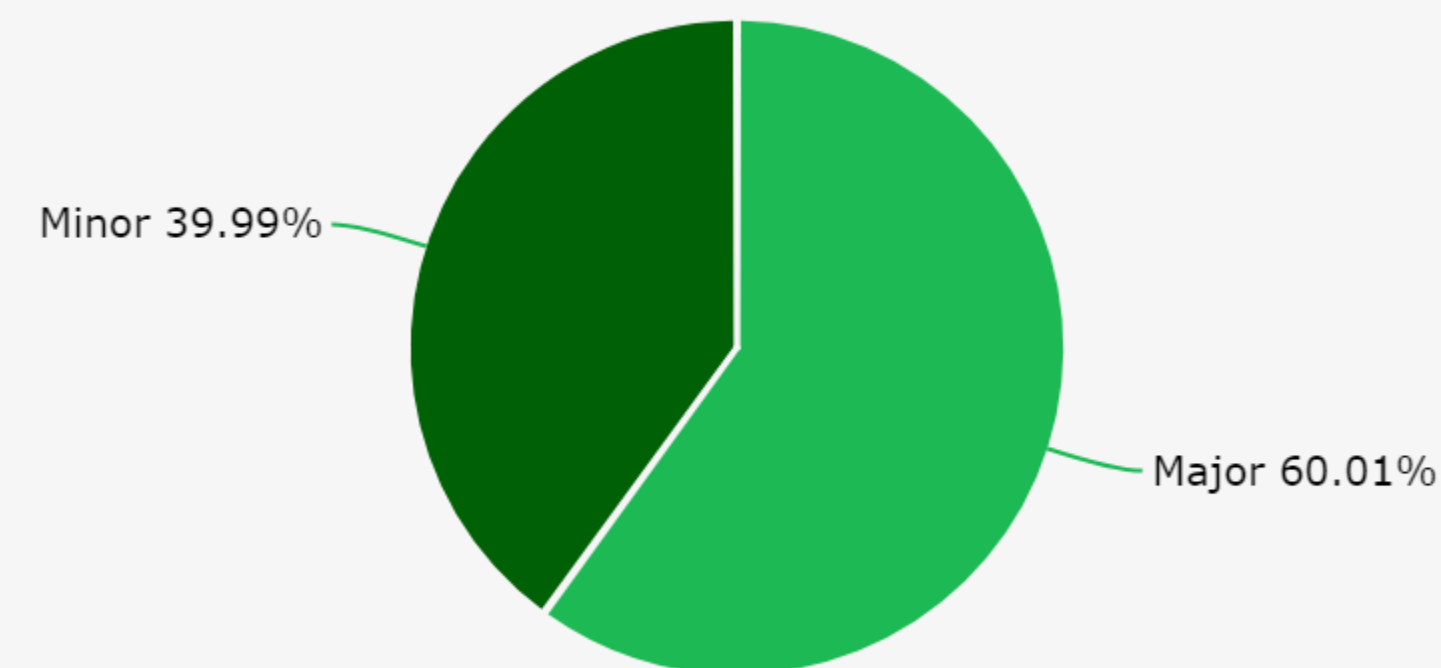

66.97
Avg Danceability %

64.26
Avg Energy %

27.16
Avg Acousticness %

18.17%
Avg Liveness %

1.57%
Avg Instrumentalness %

51.40%
Avg Valence %

10.16%
Avg Speechiness %

122.47
Avg BPM

Most Streamed Song

Track	Artist	Streams	Spotify Playlists	Spotify Charts
Blinding Lights	The Weeknd	3703895074	43899	69

Most Streamed Artist

Artist	Songs	Streams	Spotify Playlists	Spotify Charts
Taylor Swift	34	14053658300	132974	542

Top 5 Tracks In Spotify Playlists

Track	Artist(s) Name	Spotify	Mode
Get Lucky - Radio Edit	Pharrell Williams, Nile Rodgers, Daft Punk	52898	Minor
Mr. Brightside	The Killers	51979	Major
Wake Me Up - Radio Edit	Avicii	50887	Major
Smells Like Teen Spirit - Remastered 2021	Nirvana	49991	Major
Take On Me	a-ha	44927	Minor

Songs Streams By Mode