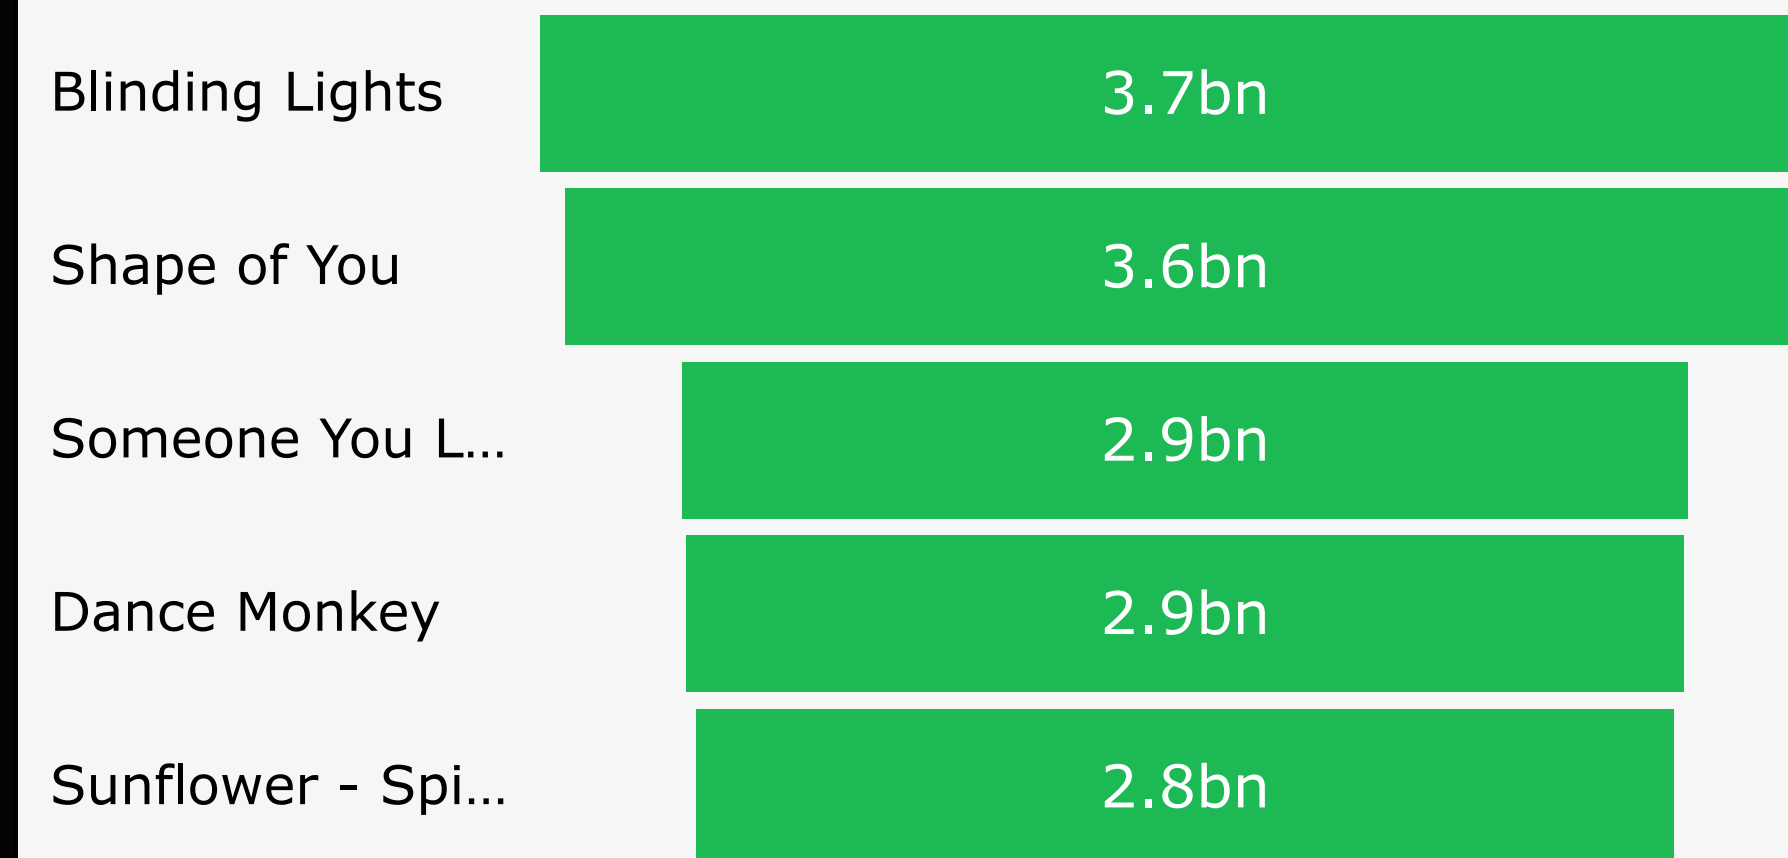

Top 5 Streamed Songs