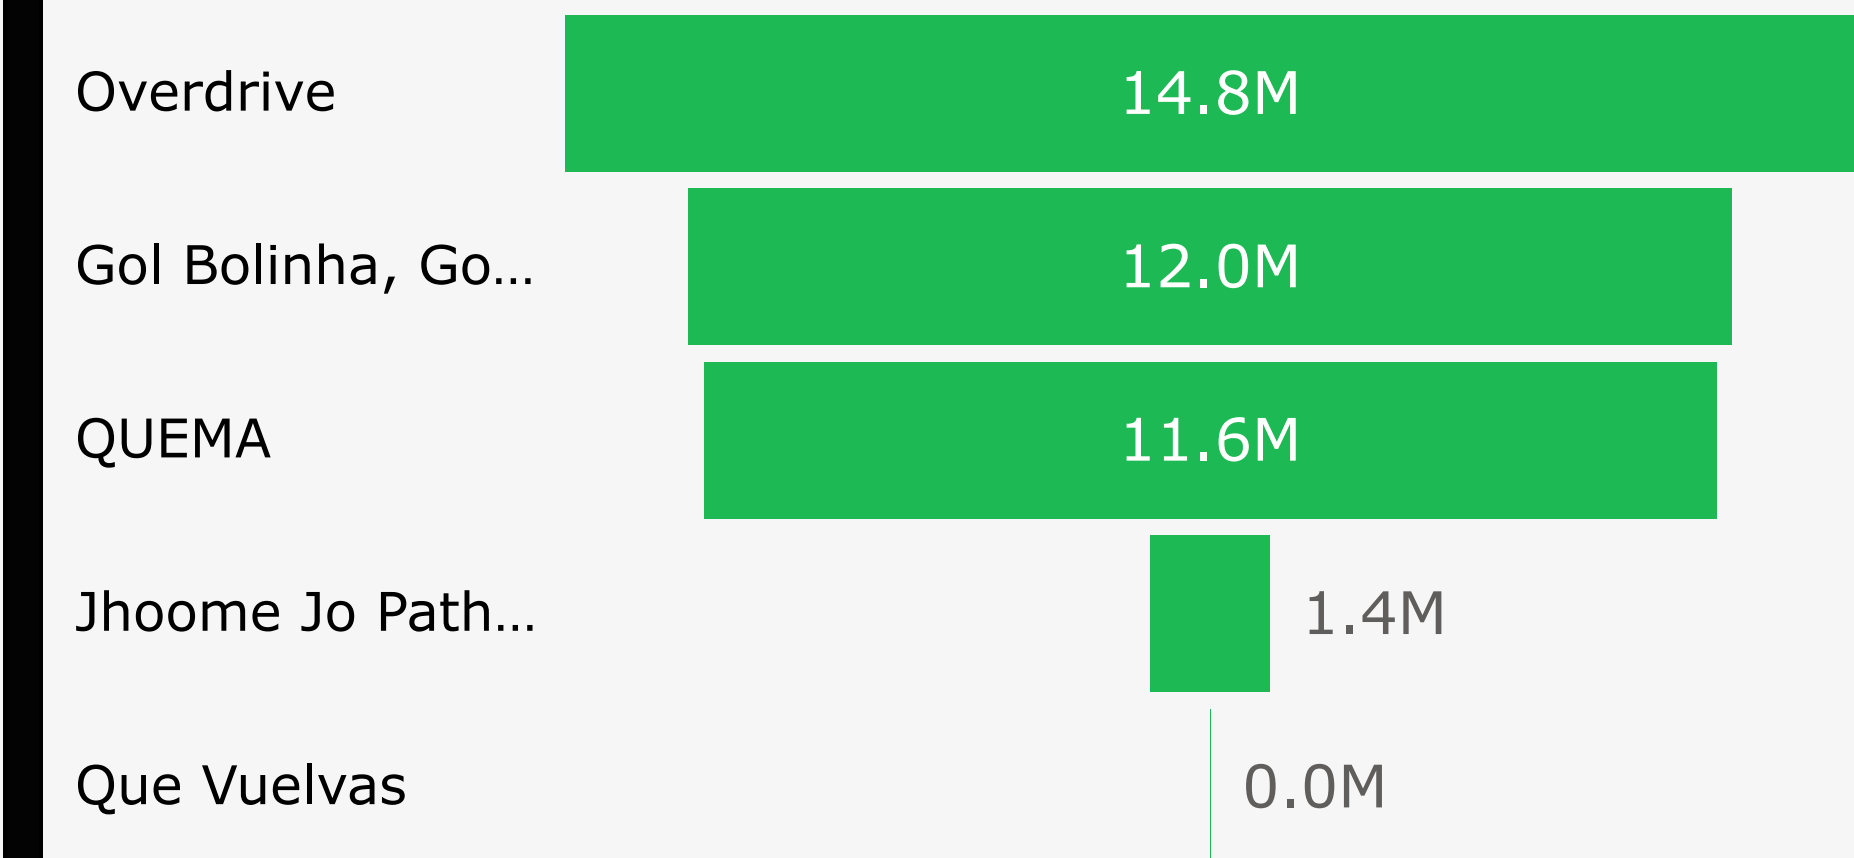

5 Least Streamed Songs